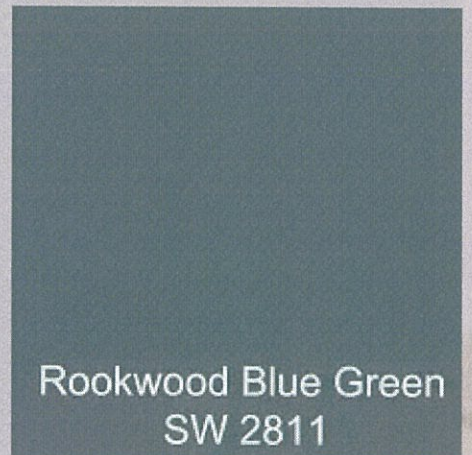

NEW COMMUNITY COLOR COMPLIANCE LIST

We highly recommend using Sherwin-Williams Emerald Exterior Acrylic Latex Paint. A revolutionary technology with best-in-class overall performance. Our finest exterior paint, Emerald Exterior Acrylic Latex Paint is self priming with a smooth beautiful finish and provides exceptional hide. Backed by a lifetime limited warranty, Emerald offers exceptional durability, a mildew-resistant coating and delivers extreme resistance to blistering, peeling and color fade.

Dark Green doors - SW 6468 Hunt Club

Light Green doors - SW 2811 Rockwood Blue Green

Blue doors - SW 6510 Loyal Blue

Red doors - SW 7588 Show Stopper

Maroon doors - SW 6300 Burgundy

Black doors- SW 6258 Tricorn Black

Gray Doors- SW 0077 Classic French Gray

SW 2811
Rookwood Blue Green

SW 6468
Hunt Club
Locator Number: 160-C7

SW 6510
Loyal Blue
Locator Number: 175-C7

SW 7588
Show Stopper
Locator Number: 106-C6

SW 6300
Burgundy
Locator Number: 110-C7

SW 6258
Tricorn Black
Locator Number: 251-C1

SW 0077
Classic French Gray